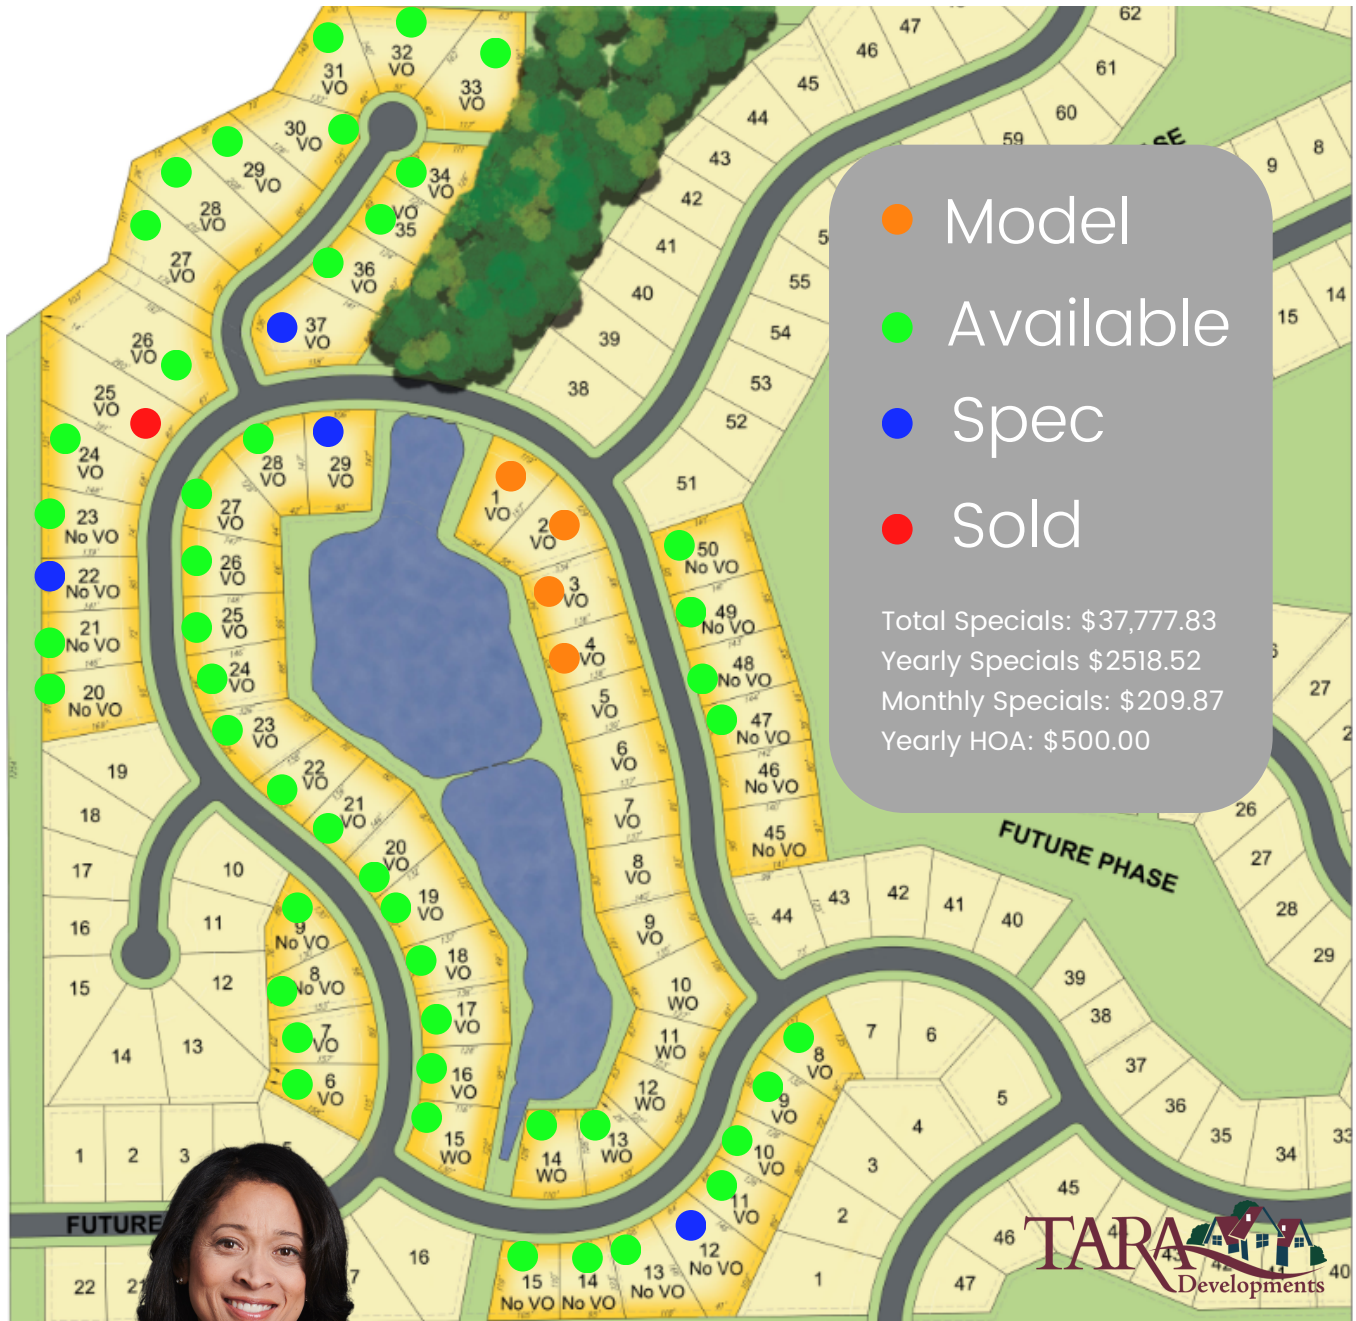

CLEAR RIDGE

Judy Bias, Realtor

Community Specialist
316.619.3734
JudyBias@KW.com
TaraDevelopments.com

Block 3:	Lot 47	2616 S Willow Oak St	Standard	\$23,500	AVAILABLE
	Lot 48	2612 S Willow Oak St	Standard	\$24,000	AVAILABLE
	Lot 49	2608 S Willow Oak St	Standard	\$24,000	AVAILABLE
	Lot 50	2604 S Willow Oak St	Standard	\$25,000	AVAILABLE
Block 5:	Lot 8	14131 E Wassall St	Standard	\$26,500	AVAILABLE
	Lot 9	14015 E Wassall St	Standard	\$26,500	AVAILABLE
	Lot 10	14011 E Wassall St	Standard	\$26,500	AVAILABLE
	Lot 11	14007 E Wassall St	Standard	\$25,500	AVAILABLE
	Lot 12	13917 E Wassall St	Standard	\$25,000	SPEC
	Lot 13	13913 E Wassall St	Standard	\$24,500	AVAILABLE
	Lot 14	13909 E Wassall St	Standard	\$23,500	AVAILABLE
	Lot 15	13902 E Wassall St	Standard	\$23,500	AVAILABLE
Block 6:	Lot 1	13917 E Willow Oak St	Lake view out	\$33,000	MODEL
	Lot 2	2603 S Willow Oak St	Lake view out	\$32,000	MODEL
	Lot 3	2607 S Willow Oak St	Lake view out	\$35,000	MODEL
	Lot 4	2613 S Willow Oak St	Lake view out	\$36,000	MODEL
	Lot 13	13912 E Wassall St	Lake walk out	\$32,000	AVAILABLE
	Lot 14	13908 E Wassall St	Lake walk out	\$37,000	AVAILABLE
	Lot 15	2712 S Clear Creek St	Lake walk out	\$32,000	AVAILABLE
	Lot 16	2708 S Clear Creek St	Lake view out	\$34,000	AVAILABLE
	Lot 17	2704 S Clear Creek St	Lake view out	\$37,000	AVAILABLE
	Lot 18	2640 S Clear Creek St	Lake view out	\$37,000	AVAILABLE
	Lot 19	2636 S Clear Creek St	Lake view out	\$37,500	AVAILABLE
	Lot 20	2632 S Clear Creek St	Lake view out	\$35,500	AVAILABLE
	Lot 21	2628 S Clear Creek St	Lake view out	\$37,000	AVAILABLE
	Lot 22	2624 S Clear Creek St	Lake view out	\$35,500	AVAILABLE
	Lot 23	2620 S Clear Creek St	Lake view out	\$37,000	AVAILABLE
	Lot 24	2616 S Clear Creek St	Lake view out	\$35,500	AVAILABLE
	Lot 25	2612 S Clear Creek St	Lake view out	\$35,500	AVAILABLE
	Lot 26	2608 S Clear Creek St	Lake view out	\$35,500	AVAILABLE
	Lot 27	2604 S Clear Creek St	Lake view out	\$34,000	AVAILABLE
	Lot 28	13905 E Willow Oak St	Lake view out	\$33,000	AVAILABLE
Lot 29	13909 E Willow Oak St	Lake view out	\$36,000	SPEC	
Block 7:	Lot 6	2717 S Clear Creek St	View out	\$26,000	AVAILABLE
	Lot 7	2713 S Clear Creek St	View out	\$27,500	AVAILABLE
	Lot 8	2709 S Clear Creek St	View out	\$27,500	AVAILABLE
	Lot 9	2705 S Clear Creek St	View out	\$26,000	AVAILABLE
	Lot 20	2621 S Clear Creek St	Tree lot, no V/O	\$28,500	AVAILABLE
	Lot 21	2617 S Clear Creek St	Tree lot, no V/O	\$27,000	AVAILABLE
	Lot 22	2613 S Clear Creek St	Tree lot, no V/O	\$28,500	SPEC
	Lot 23	2609 S Clear Creek St	Tree lot, no V/O	\$30,000	AVAILABLE
	Lot 24	2605 S Clear Creek St	V/O tree lot	\$29,500	AVAILABLE
	Lot 25	2601 S Clear Creek St	V/O tree lot	\$30,500	SOLD
	Lot 26	2555 S Clear Creek St	V/O tree lot	\$30,500	RESERVED
	Lot 27	2547 Clear Creek Cir	Tree lot	\$30,500	RESERVED
	Lot 28	2543 Clear Creek Cir	Tree lot	\$30,500	AVAILABLE
	Lot 29	2539 Clear Creek Cir	Tree lot	\$30,500	AVAILABLE
	Lot 30	2535 Clear Creek Cir	Tree lot	\$30,500	AVAILABLE
	Lot 31	2531 Clear Creek Cir	Reserve lot	\$28,500	AVAILABLE
	Lot 32	2537 Clear Creek Cir	Reserve lot	\$28,500	AVAILABLE
	Lot 33	2524 S Clear Creek Cir	V/O reserve lot	\$30,500	AVAILABLE
	Lot 34	2528 S Clear Creek Cir	V/O reserve lot	\$30,500	AVAILABLE
	Lot 35	2532 S Clear Creek Cir	V/O reserve lot	\$31,000	AVAILABLE
Lot 36	2536 S Clear Creek Cir	V/O reserve lot	\$31,000	AVAILABLE	
Lot 37	2540 S Clear Creek Cir	V/O reserve lot	\$31,000	AVAILABLE	