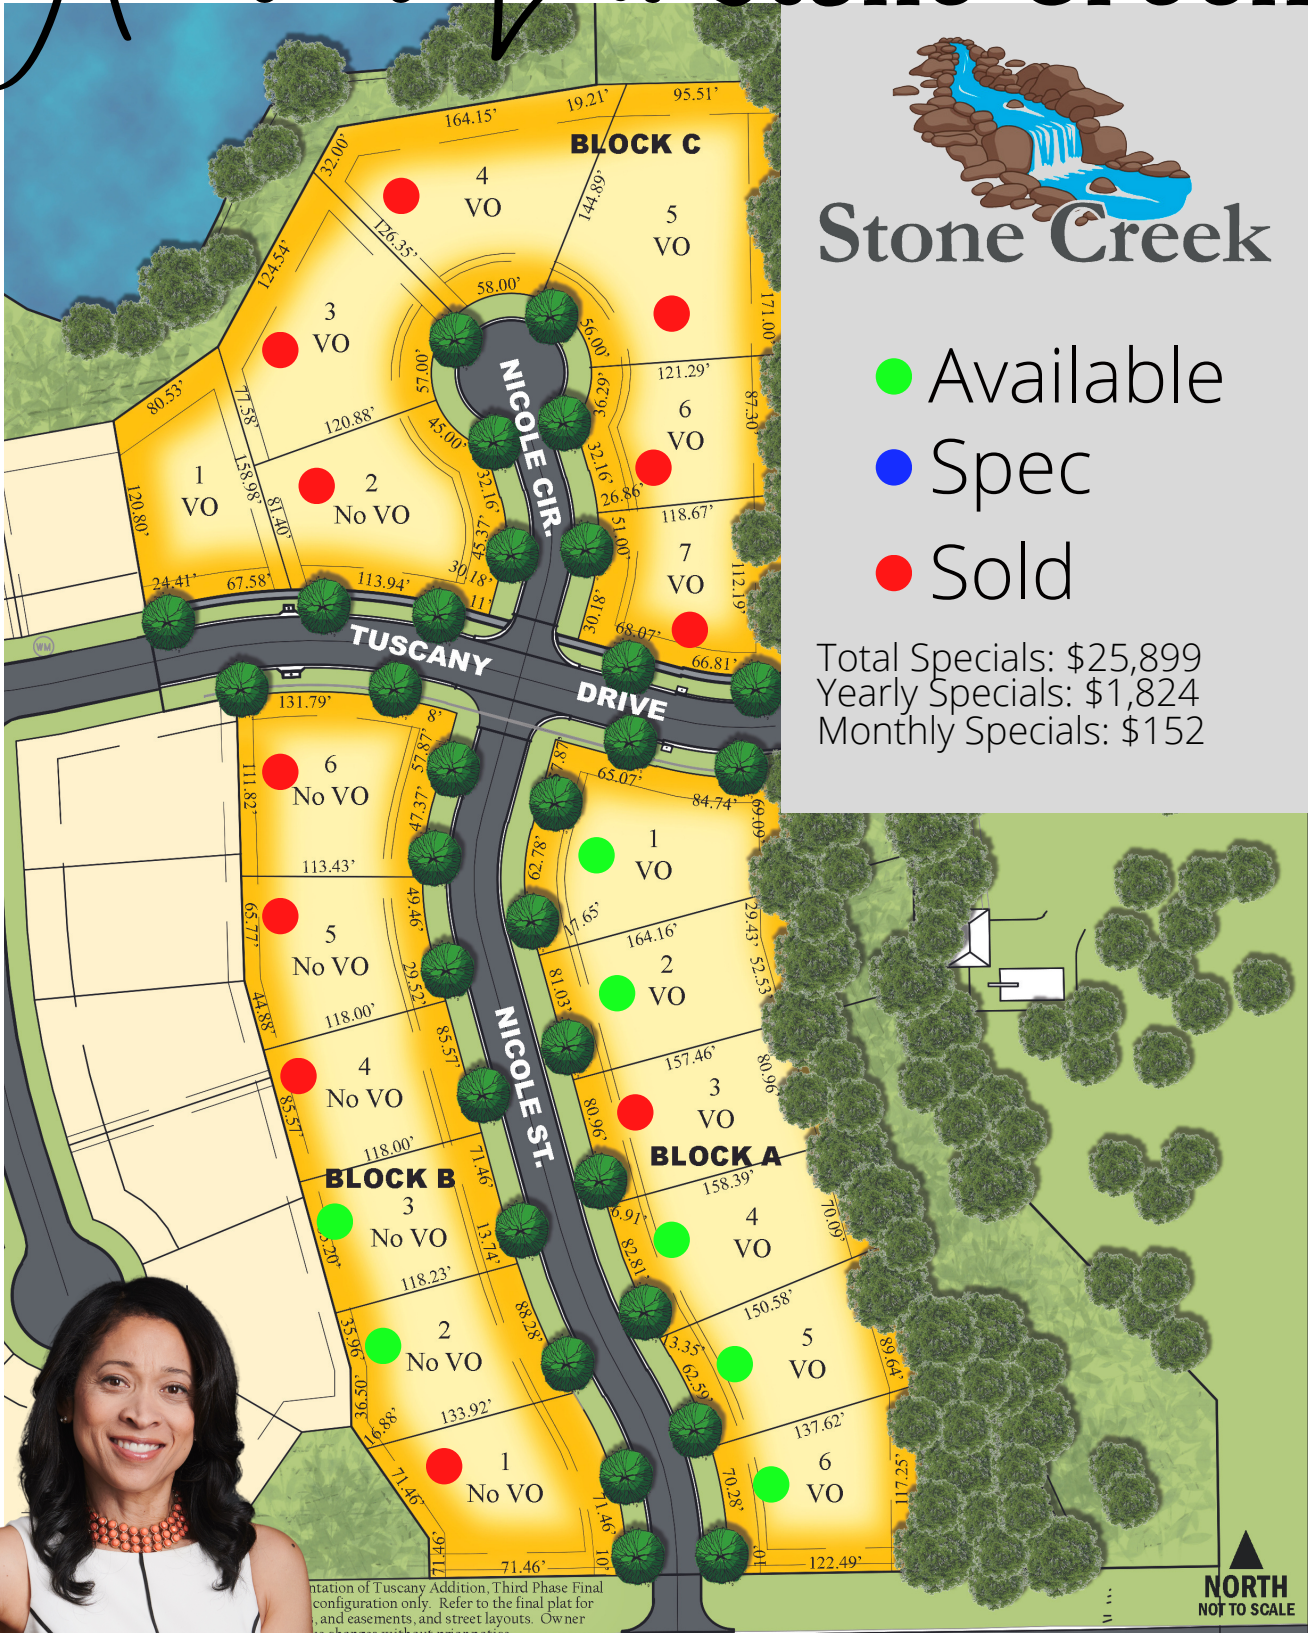

Available Lots Stone Creek

Judy Bias, Realtor
 Community Specialist
 316.619.3734
 JudyBias@KW.com
 TaraDevelopments.com

Stone Creek | Available Lots

Block A:	Lot 1	2312 S Nicole St.	Tree Lot	View out	\$24,500	Available
	Lot 2	2318 S Nicole St.	Tree Lot	View out	\$25,000	Available
	Lot 3	2326 S Nicole St.	Tree Lot	View out	\$24,500	SOLD
	Lot 4	2332 S Nicole St.	Tree Lot	View out	\$22,000	Available
	Lot 5	2338 S Nicole St.	Tree Lot	View out	\$26,000	Available
	Lot 6	2342 S Nicole St.	Tree Lot	View out	\$25,000	Available
Block B:	Lot 1	2337 S Nicole St.	Standard	Daylight	\$18,000	SOLD
	Lot 2	2331 S Nicole St.	Standard	Daylight	\$20,000	Available
	Lot 3	2325 S Nicole St.	Standard	Daylight	\$19,000	Available
	Lot 4	2319 S Nicole St.	Standard	Daylight	\$19,000	SOLD
	Lot 5	2313 S Nicole St.	Standard	Daylight	\$19,500	SOLD
	Lot 6	2309 S Nicole St.	Standard	Daylight	\$19,500	SPEC
Block C:	Lot 1	616 W Tuscany Dr.	Lake	View out	\$28,500	SOLD
	Lot 2	2245 S Nicole Cir.	Cul-de-sac	Standard	\$21,500	SOLD
	Lot 3	2241 S Nicole Cir.	Lake/Cul-de-sac	View out	\$31,500	SOLD
	Lot 4	2235 S Nicole Cir.	Lake/Cul-de-sac	View out	\$31,500	SOLD
	Lot 5	2234 S Nicole Cir.	Cul-de-sac	View out	\$31,500	SOLD
	Lot 6	2240 S Nicole Cir.	Cul-de-sac	View out	\$28,500	SOLD
	Lot 7	2246 S Nicole Cir.	Cul-de-sac	View out	\$28,500	SOLD